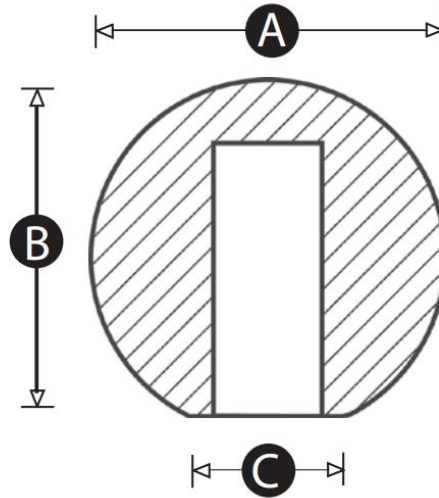

G18AFPK Female Ball Knob (Moulded Thread)

Material

- Body: High impact resistant thermoplastic, matt black finish
- Thread: Moulded thread

Notes

- Other colours available on request (MOQs apply)

Part No.	A	B	C	Thread Size
G19AFPK-14287Q	15	14	10	M4
G19AFPK-14288X	20	19	10	M5
G19AFPK-13649X	25	23	13	M6
G19AFPK-14185R				M8
G19AFPK-13650T	32	30	14	M8
G19AFPK-13651P	38	36	18	M8
G19AFPK-14289T	45	43	18	M10
G19AFPK-14290P	50	49	19	M12